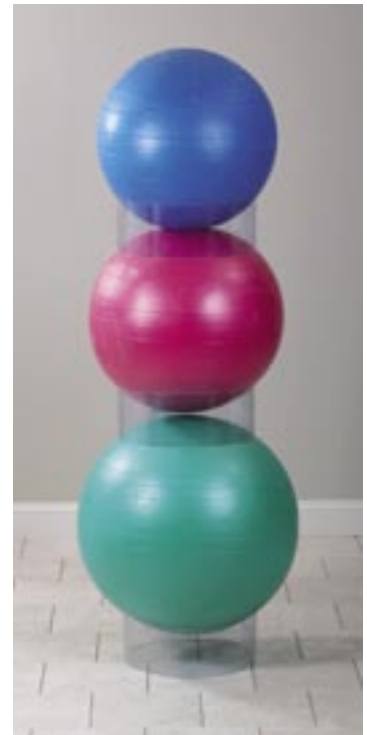

\* Deflation rate is determined by size of puncture and weight of person.

**7801**

WIDTH	HEIGHT	THICKNESS
68"	24"	1/8"

**Thin Exercise Mat**

- Designed to help stabilize feet and hands during exercise

**8402**

DIAMETER
45 cm

**Ball Base**

- Provides stability for beginners
- Helps keep ball stationary
- Cut-outs in base allow for band exercise while seated on the ball
- Also can be used to store balls

**8403**

**Air Pump To Inflate Balls**

MODEL	ACCOMMODATES
<b>8405</b>	45 cm–85 cm balls

**Ball Stackers**

- Flexible adjustable plastic ring allows the stacking of 3 exercise balls
- Sold as a set of 3 rings

MODEL	CENTIMETERS	INCHES	PATIENT HEIGHT	COLOR
8030	30 cm	15 1/2"	—	Green
8045	45 cm	17 1/2"	55"–60"	Yellow
8055	55 cm	21 1/2"	61"–66"	Red
8065	65 cm	25 1/2"	67"–71"	Blue
8075	75 cm	29 1/2"	72"–75"	Green
8085	85 cm	33 1/2"	76"–80"	Black

MODEL	WEIGHT
8202	2 lbs.
8204	4 lbs.
8206	6 lbs.
8208	8 lbs.
8210	10 lbs.
8212	12 lbs.
8200	Set of 6

**Heavy-Duty Exercise Balls**

- Burst resistant balls
- Deflates slowly if punctured\*
- Made from durable, ribbed PVC material
- Latex-free
- Bright colors
- Intended for indoor use only on a clean, dry surface