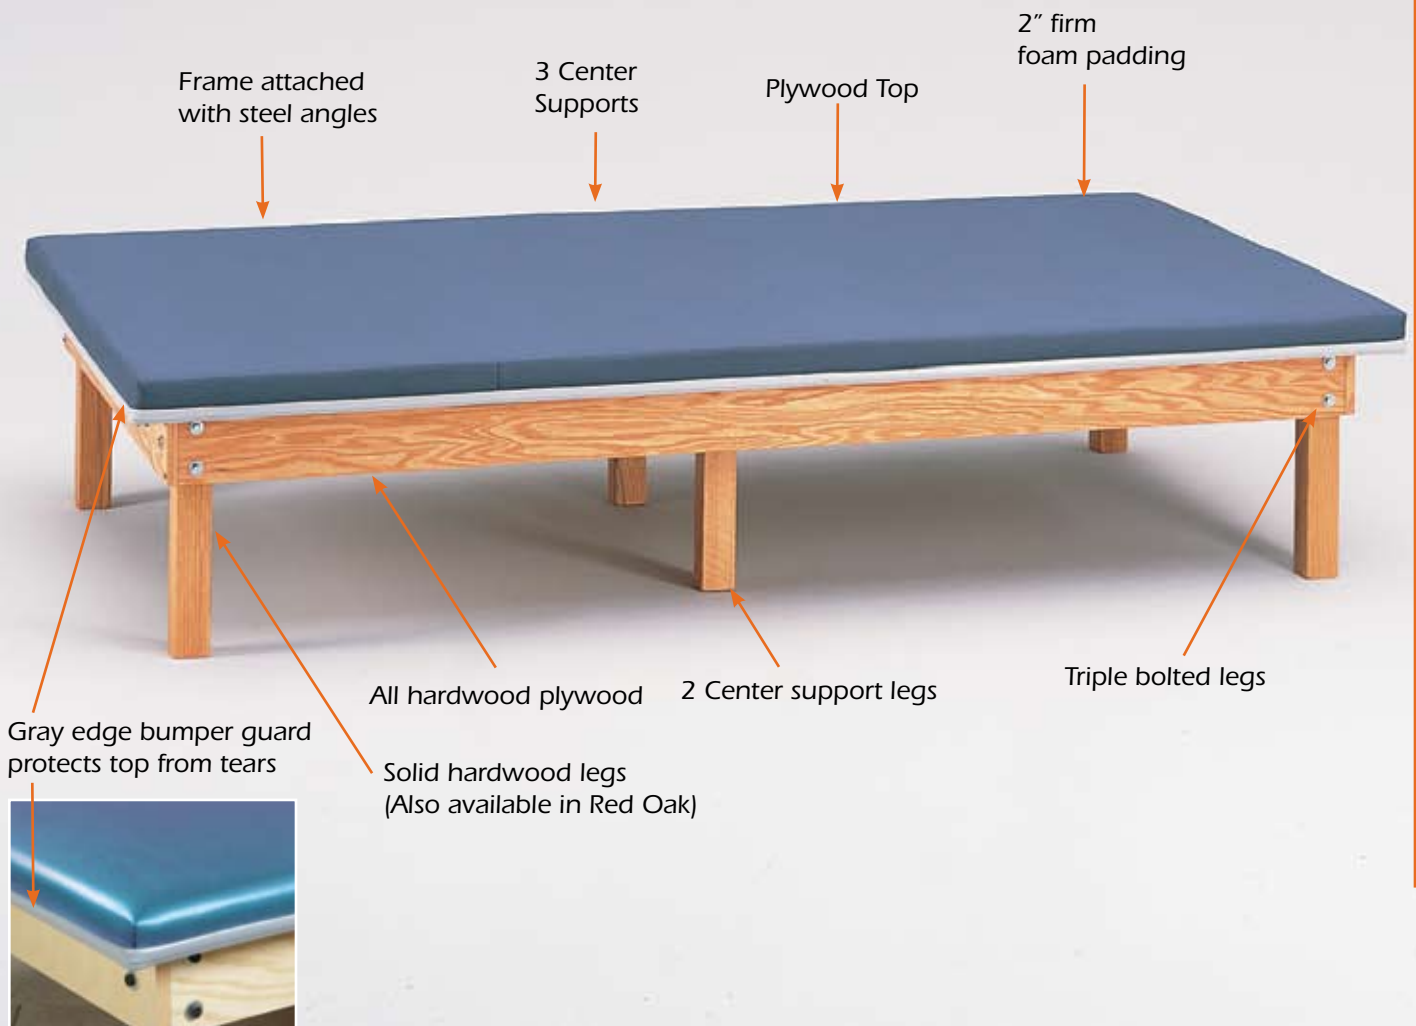

CLASSIC WOOD MAT PLATFORMS

FEATURES

- 18" standard height with 21" height option
- 16 standard colors of upholstery Perma-Block-3 Protection
- Available in Red Oak as an option (see options below)
- Bariatric load capacities (see specific models for individual load capacities)
- 4 models to choose from

	Width	Length	Height
240-47	4'	7'	18"
240-57	5'	7'	18"
240-68	6'	8'	18"

Upholstered Mat Platform

- Features all hardwood construction
- 700 lbs. load capacity

Options (Classic Series Only)

-042	Red Oak
-041	21" Height

- Features 6-position, all-steel, adjustable backrest
- 6' x 8' table has a split backrest
- 500 lbs. load capacity

Mat attached with Velcro® strips

	Width	Length	Height
242-47	4'	7'	18"
242-57	5'	7'	18"
242-68	6'	8'	18"

Mat Platform with Removable Mat

- Mat attaches with Velcro® strips to the rimless subtop
- 2" mat, in any of our vinyl colors, included
- 700 lbs. load capacity
- Mat included

	Width	Length	Height
243-47	4'	7'	18"
243-57	5'	7'	18"